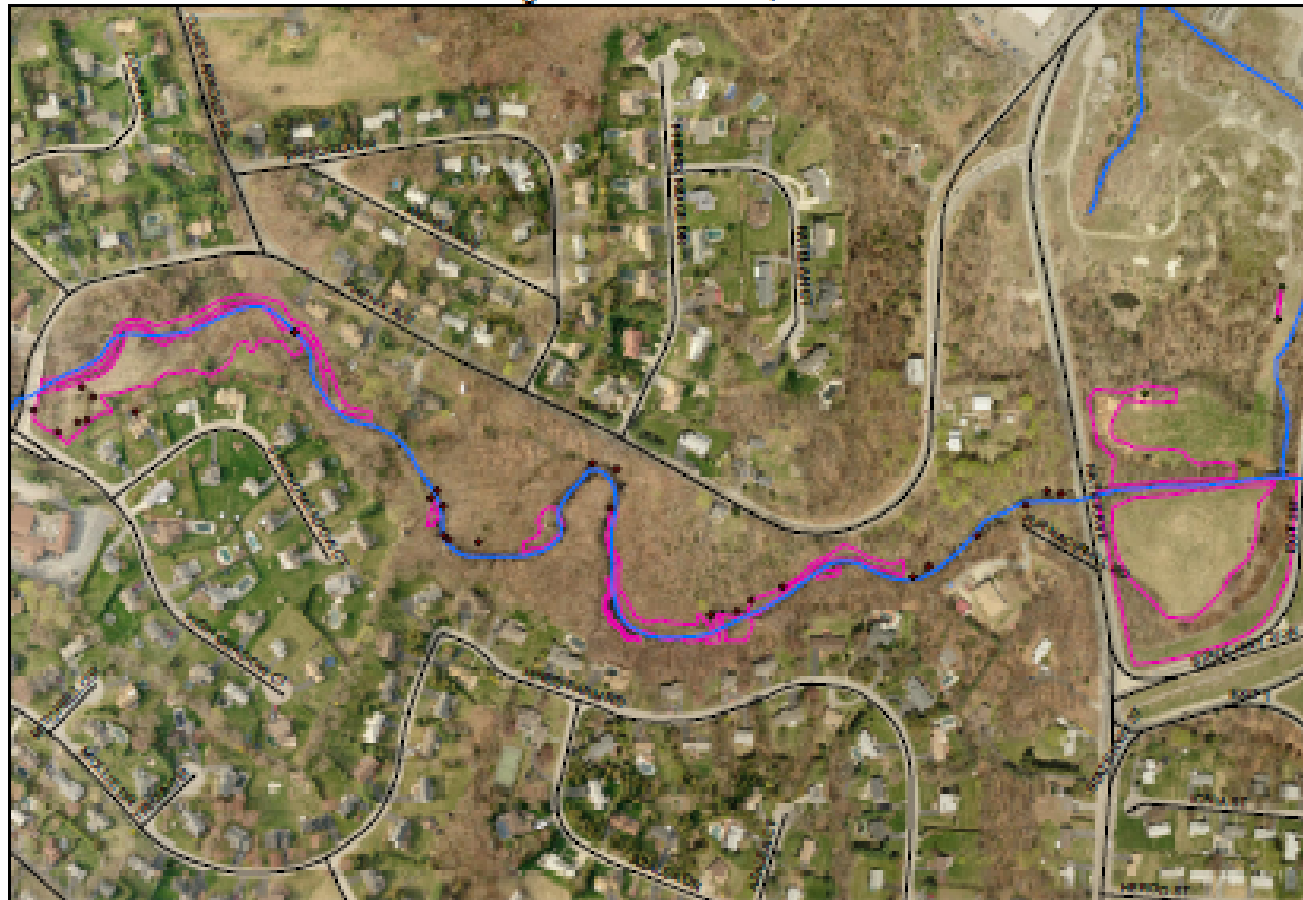

Conservation Stewardship Collaborative - CSC

Invasive Species Preparedness

Public Outreach and Education

Conservation Stewardship Collaborative - CSC

RI Youth Conservation League (YCL)

Mile-A-Minute Sites in Cranston

MaM along Furnace Hill Brook, Cranston RI

This map was created by
the CRINS in June 2011

0 0.05 0.1 0.2 0.3 0.4
Miles

Sites at E. Greenwich Highschool

**By the parking lot and
skate park**

**Along the power line on
both sides of the drive**

Block Island

**The first location at which Mile-A-Minute
was found in RI and by far the worst
infestation.**

Richmond Rural Preservation Land Trust

YCL: The Crew in Your Community

East Greenwich Land Trust